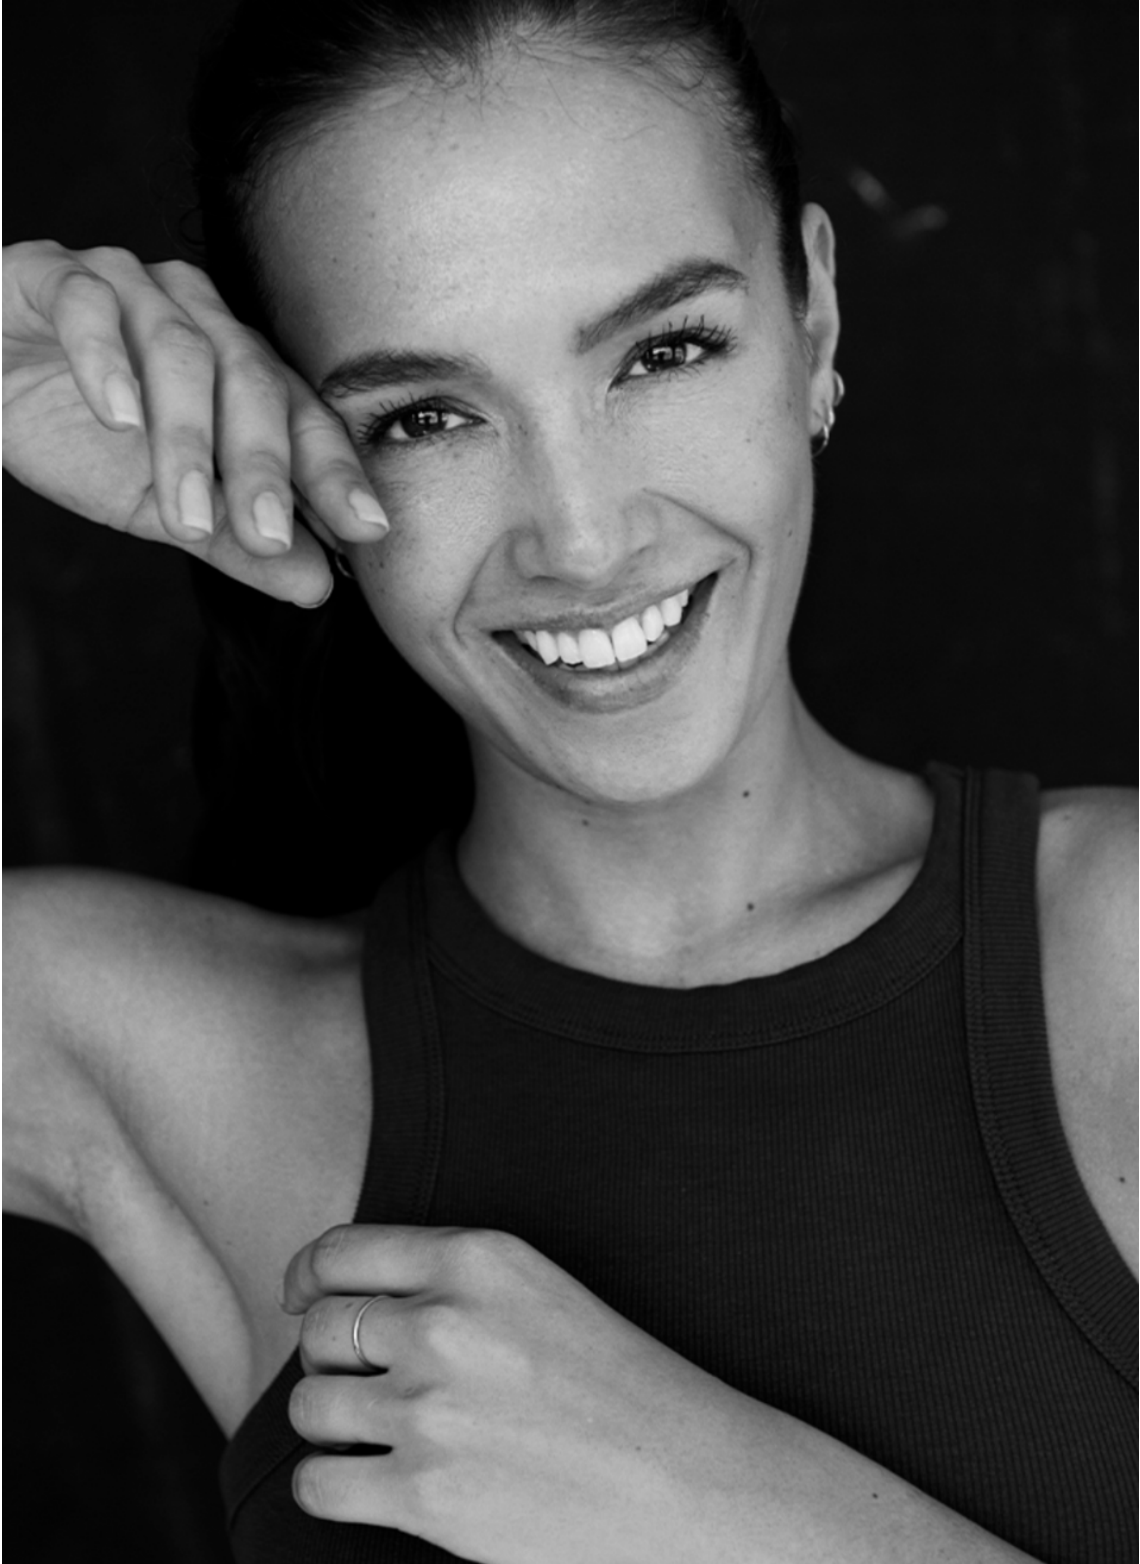

LACHELLE

height 5'11" · bust 32.5" · cup B · waist 25" · hips 36" · dress 36 EU/6 US/8 UK
shoes size 41 EU/10 US/7 UK · hair brown · eyes brown